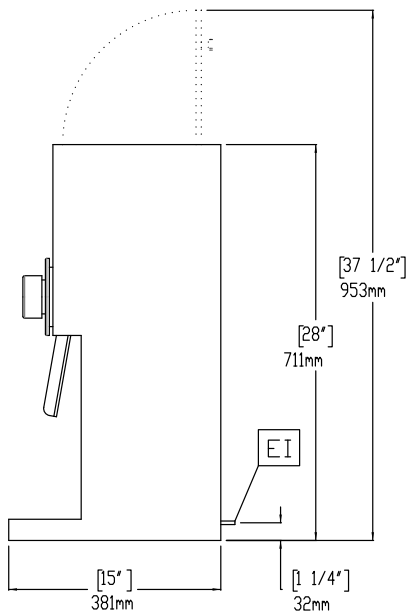

GRINDMASTER

Coffee System Coffee Grinder with Hopper, 1,4 kg, red

Front

Side

Top