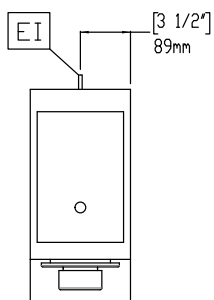

Electric

Supply voltage:

600605 (875RCE)

230 V/1 ph/50 Hz

Electrical power max.:

0.8 kW

Key Information:

External dimensions, Width: 178 mm

External dimensions, Depth: 381 mm

External dimensions, Height: 711 mm

Net weight: 20 kg

Shipping weight: 22 kg

Shipping height: 813 mm

Shipping width: 273 mm

Shipping depth: 495 mm

Shipping volume: 0.11 m³

Coffee System
Coffee Grinder with Hopper, 1,4 kg, red

The company reserves the right to make modifications to the products without prior notice. All information correct at time of printing.

2023.03.09