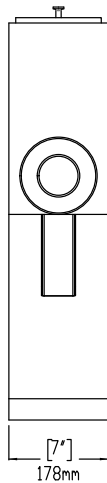

GRINDMASTER

Coffee System Coffee Grinder with Hopper, 1,4 kg, red

Front